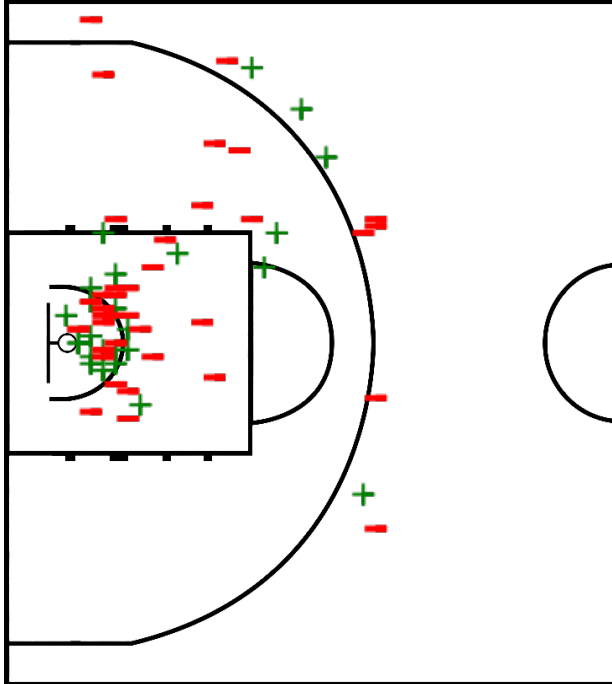

FIBA

We Are Basketball

CBL Ankara 2018-2019

TED Üniversitesi Prof. Dr. Rüştü Yüce Spor Salonu, Sun 24 Feb 2019 Start time: 11:00

Shot Chart

Game No.: 3832181

Attendance: 25

Game Duration: 01:36

Report Generated: Sun 24 Feb 2019 15:51

ENERJISA 62 – 64 LIMAK HOLDING

(15-18, 9-16, 17-17, 21-13)

Referee: GÖRKEMSÜZEN Umpire(s): GÖRKEMKALAN

Scoring by 5 Minute intervals		Q1		Q2		Q3		Q4	
ENJ		7	15	17	24	35	41	49	62
LIM		7	18	25	34	43	51	58	64

Players => All FG Types => All; Results => All;

Players => All FG Types => All; Results => All;

ENERJISA