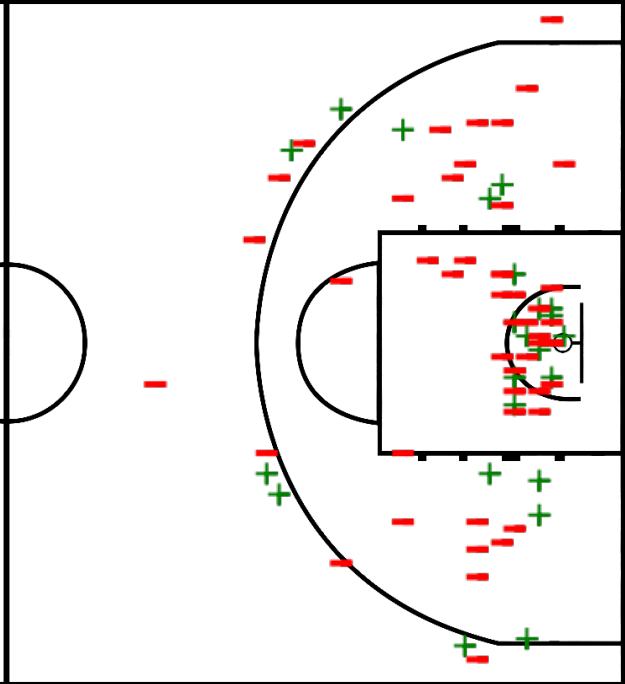

LIMAK HOLDING

ENERJISA	M/A	%
Field Goals	25/65	38
2 Points	21/53	40
3 Points	4/12	33
Free Throws	8/21	38

LIMAK HOLDING	M/A	%
Field Goals	23/73	32
2 Points	18/61	30
3 Points	5/12	42
Free Throws	13/26	50