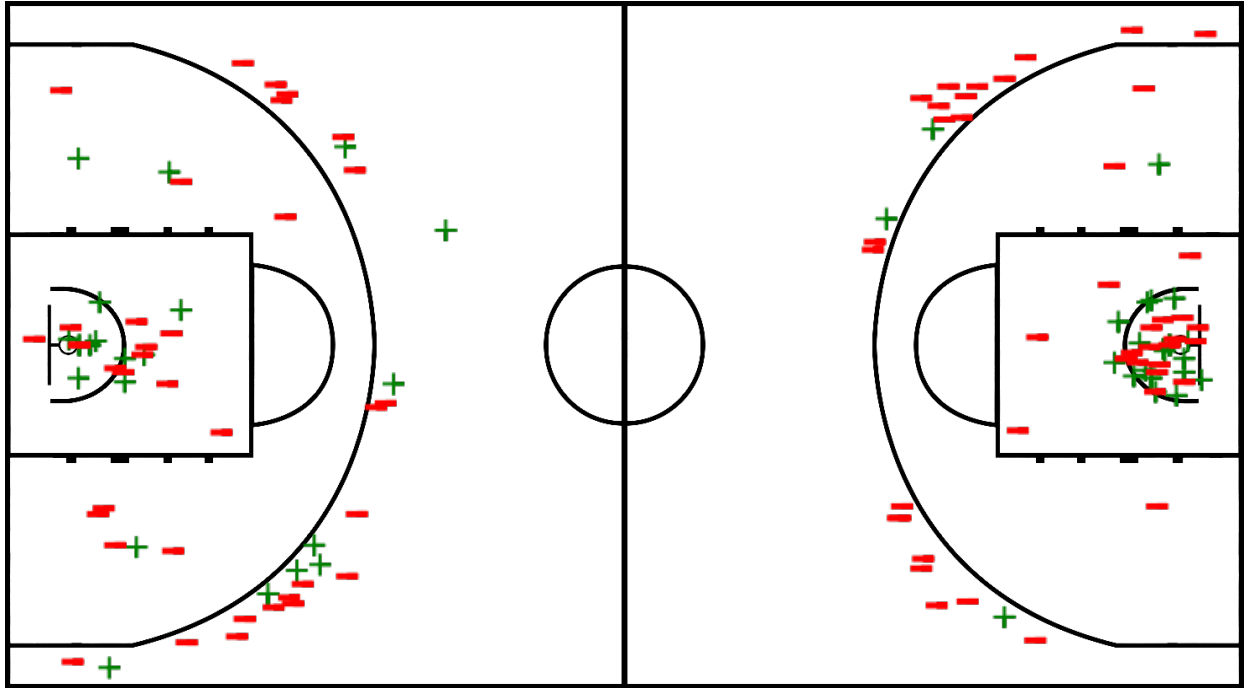

Q1		Q2		Q3		Q4	
Scoring by 5 Minute intervals	MKE	7	9	13	22	32	39	45	54
	GZU	6	12	15	19	32	41	50	62

Players => All FG Types => All ; Results => All ;

Players => All FG Types => All ; Results => All ;

MKE

GAZİ ÜNİVERSİTESİ

MKE	M/A	%
Field Goals	22/60	37
2 Points	14/34	41
3 Points	8/26	31
Free Throws	2/11	18

GAZİ ÜNİVERSİTESİ	M/A	%
Field Goals	26/70	37
2 Points	23/46	50
3 Points	3/24	12
Free Throws	7/20	35