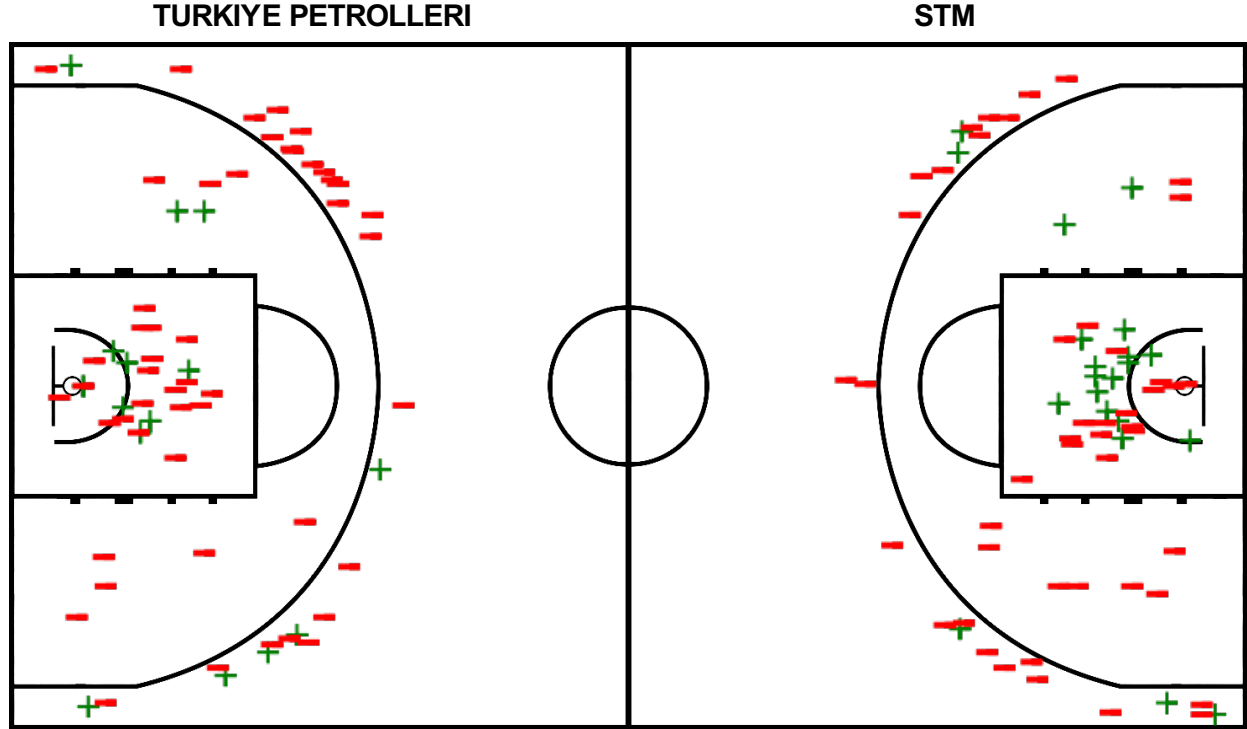

TURKIYE PETROLLERI 52 – 56 STM
(13-18, 17-9, 12-9, 10-20)

Crew Chief: ERHAN ERDOĞAN Umpire(s): ANIL YEŞİLDAĞ

		Q1		Q2		Q3		Q4	
Scoring by 5 Minute intervals	TPA	7	13	23	30	34	42	48	52
	STM	7	18	25	27	31	36	46	56

Players => All FG Types => All ; Results => All ;

Players => All FG Types => All ; Results => All ;

TURKIYE PETROLLERI	M/A	%
Field Goals	16/66	24
2 Points	10/37	27
3 Points	6/29	21
Free Throws	14/20	70

STM	M/A	%
Field Goals	21/68	31
2 Points	16/42	38
3 Points	5/26	19
Free Throws	9/17	53